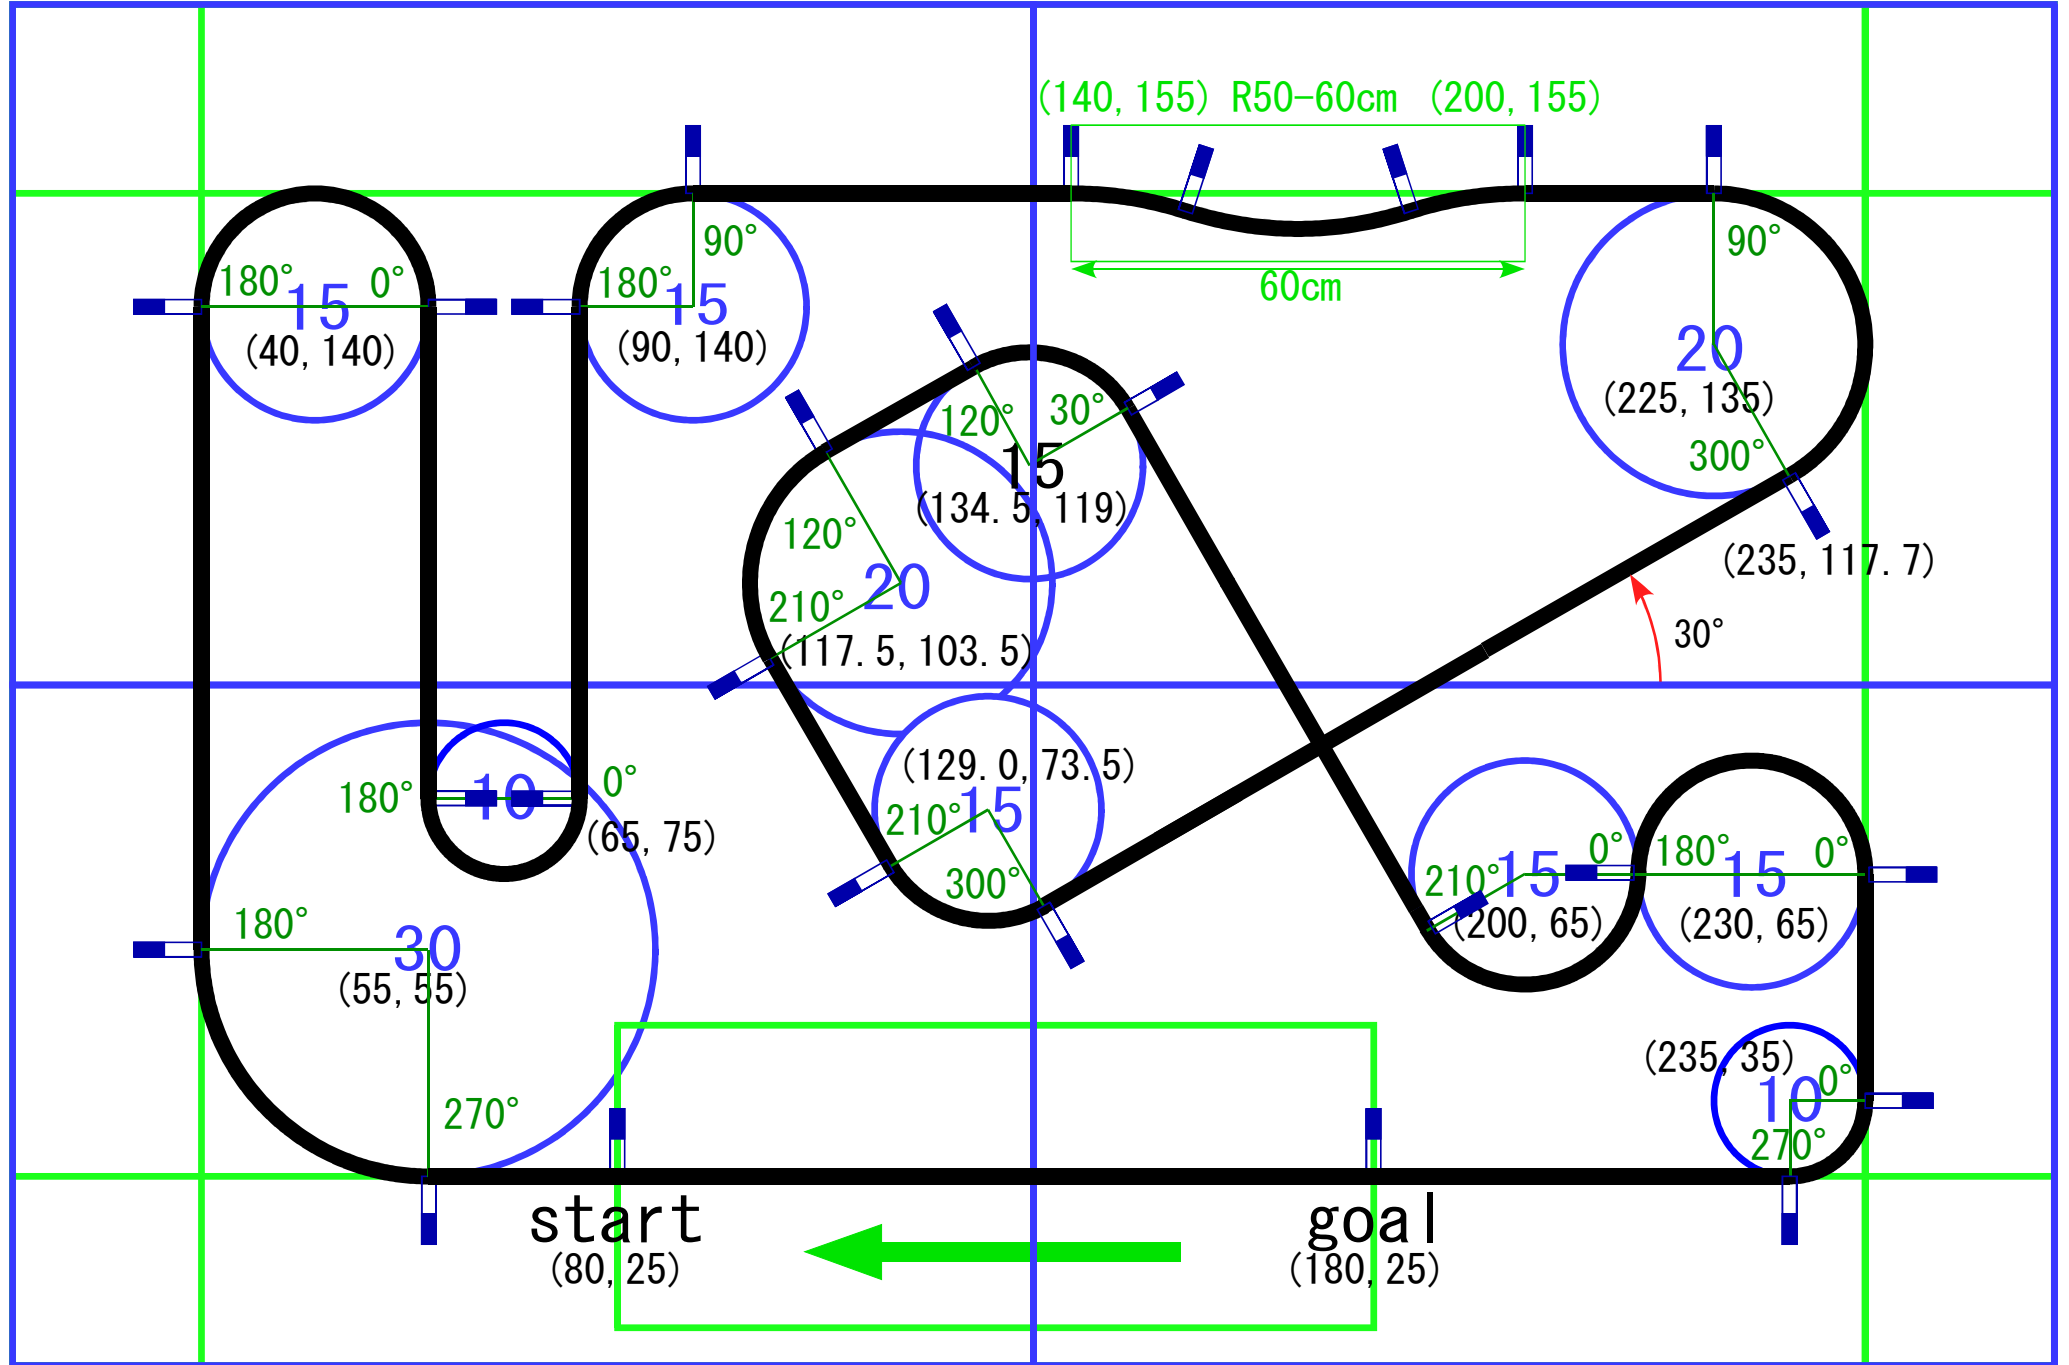

(0, 180)

(270, 180)

(0, 0)

(25, 0)

unit of length: [cm]

total length: 11.6 [m]

(270, 0)

start  
(80, 25)

goal  
(180, 25)